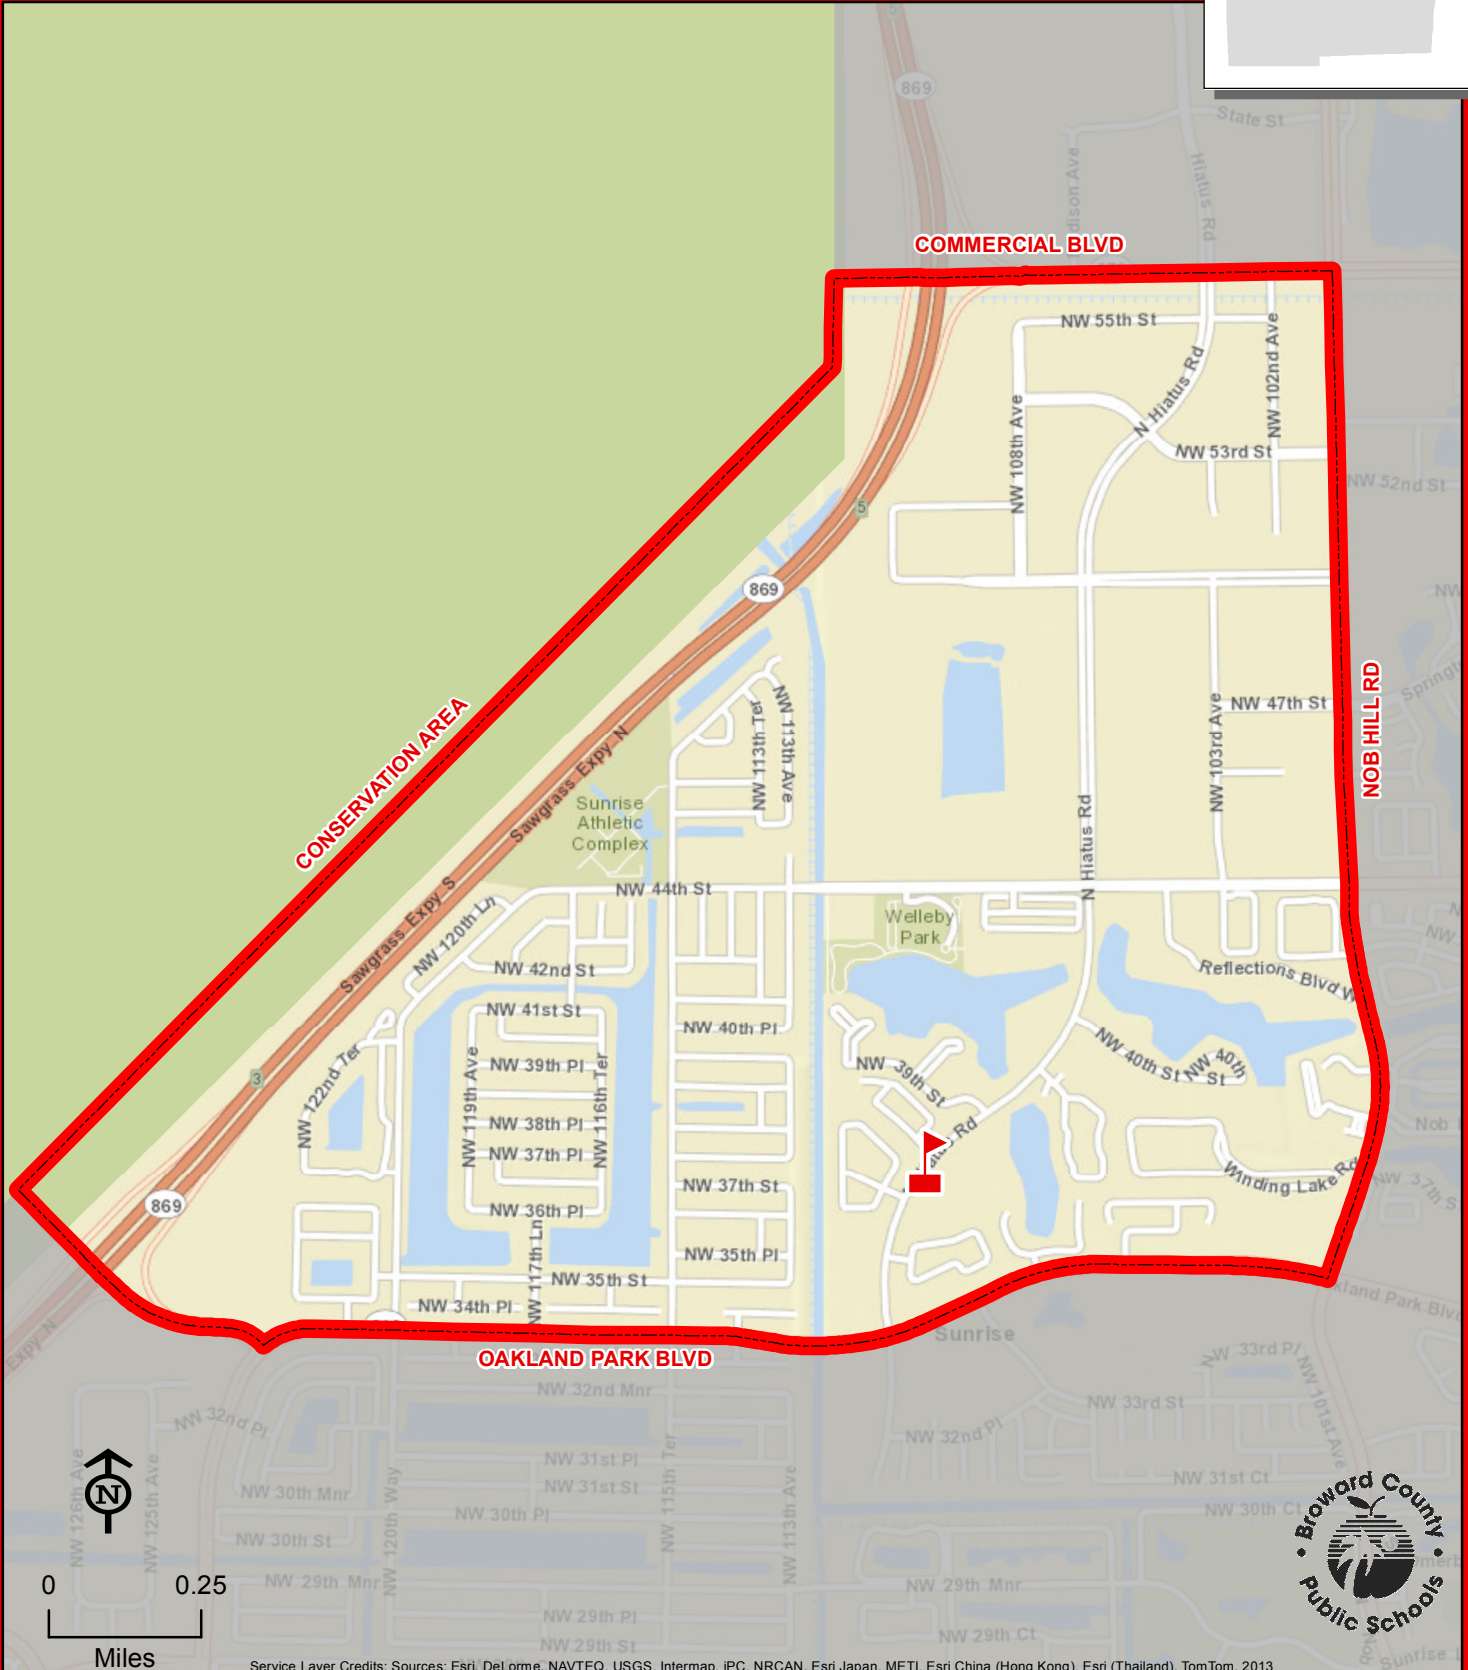

SANDPIPER ELEMENTARY SCHOOL

3700 HIATUS ROAD
SUNRISE, FLORIDA 33351
754-322-8450

Service Layer Credits: Sources: Esri, DeLorme, NAVTEQ, USGS, Intermap, iPC, NRCAN, Esri Japan, METI, Esri China (Hong Kong), Esri (Thailand), TomTom, 2013

THIS MAP IS FOR CONCEPTUAL PURPOSES ONLY AND SHOULD NOT BE USED FOR LEGAL BOUNDARY DETERMINATIONS

SANDPIPER